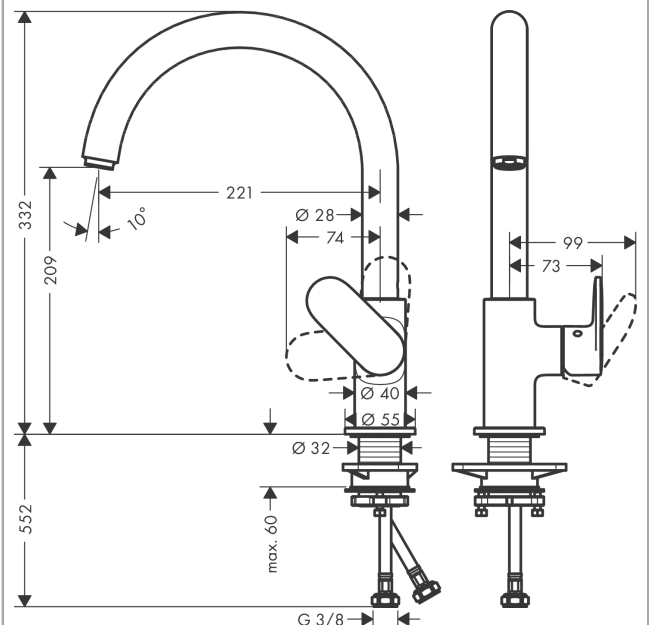

Vernis Blend M35

Single lever kitchen mixer 210 with swivel spout

Surfaces: **Matt Black** Article Number: **71870670**

Description

product features

- ComfortZone 210
- swivel range adjustable in 2 steps 120° or 360°
- normal spray
- connection dimension: DN15
- maximum flow rate at 3 bar: 11,1 l/min
- ceramic cartridge
- connection type: G 3/8 connections
- suitable for continuous flow water heaters

Technology

Product image

Scale drawing

Flowchart